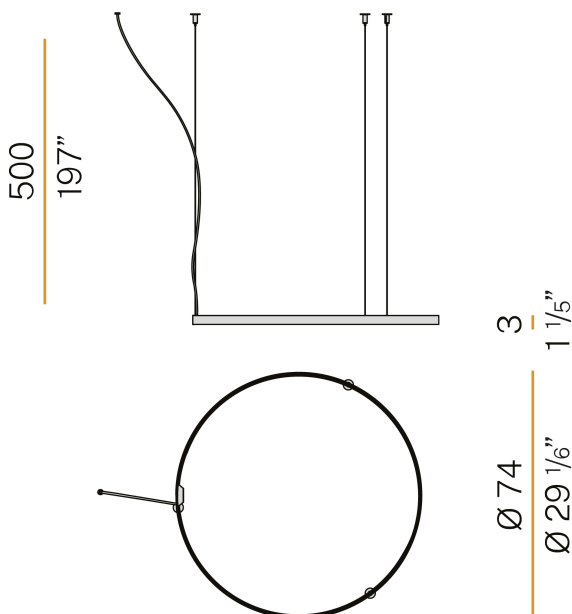

PANZERI

Zero Round

24V DC
M03319.075.0410

 mat brass

Data sheet

CODE	M03319.075.0410
SYSTEM POWER CONSUMPTION	34W
EFFICACY	89.97lm/W
LIGHT SOURCE	LED
LIGHT SOURCE LIFETIME	L70 (B50) 60.000h
COLOUR TEMPERATURE	3000K Ra>90
LIGHT DISTRIBUTION	diffused
POWER SUPPLY	24V DC
DRIVER	remote not included
NOMINAL LUMINOUS FLUX	4252lm
LUMEN OUTPUT	3059lm
EFFICIENCY	71.9%
WEIGHT	1,12 Kg
PROTECTION DEGREE	IP20
COLOUR TOLLERANCES	SDCM 3
PACKING DIMENSIONS (CM)	83,0 x 83,0 x 10,0

Single or multiple suspension lighting fixture for interiors, with direct and indirect light emission.

Bended extruded aluminium structure in white, black, bronze, mat brass or titanium polyacrylic paint.

Extruded polycarbonate diffuser with opaline finish.

Suspension kit with griplocks and 5m (196,9") long steel cables.

5m (196,9") long power cable in transparent PVC.

Provided without power canopy.

Technical drawing

Polar diagram